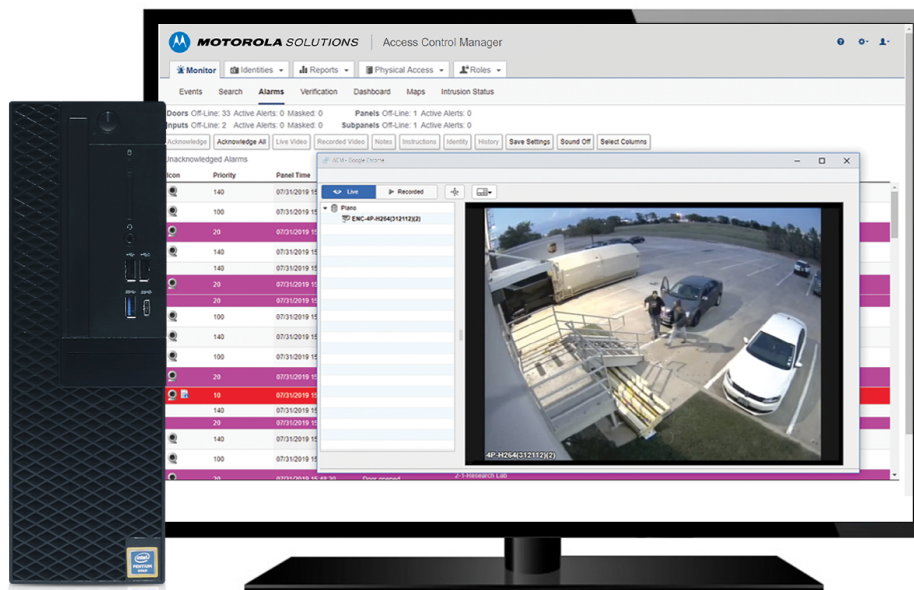

ACCESS CONTROL MANAGER™ 6 PROFESSIONAL

Access Control Manager (ACM) Professional is a web-based, access control network appliance designed for small to medium-sized installations, with up to 32 readers. Intuitive and easy to use, the ACM™ Professional System simplifies access control with a cost-effective, all-in-one appliance.

Unlike legacy, client/server-based access control systems, Access Control Manager Professional is accessible anytime, anywhere from any device that has a web browser, including Firefox, Safari, Chrome™, or Edge. Manage facility access privileges quickly and easily from any location without being tied to a dedicated client workstation or paying for individual software licenses per user.

FEATURES

OPEN ARCHITECTURE

Leverages open field hardware investments.

SCALABILITY

Desktop machine offers an ideal starting point for smaller businesses with the flexibility to expand as needs change.

SMALL FORM FACTOR