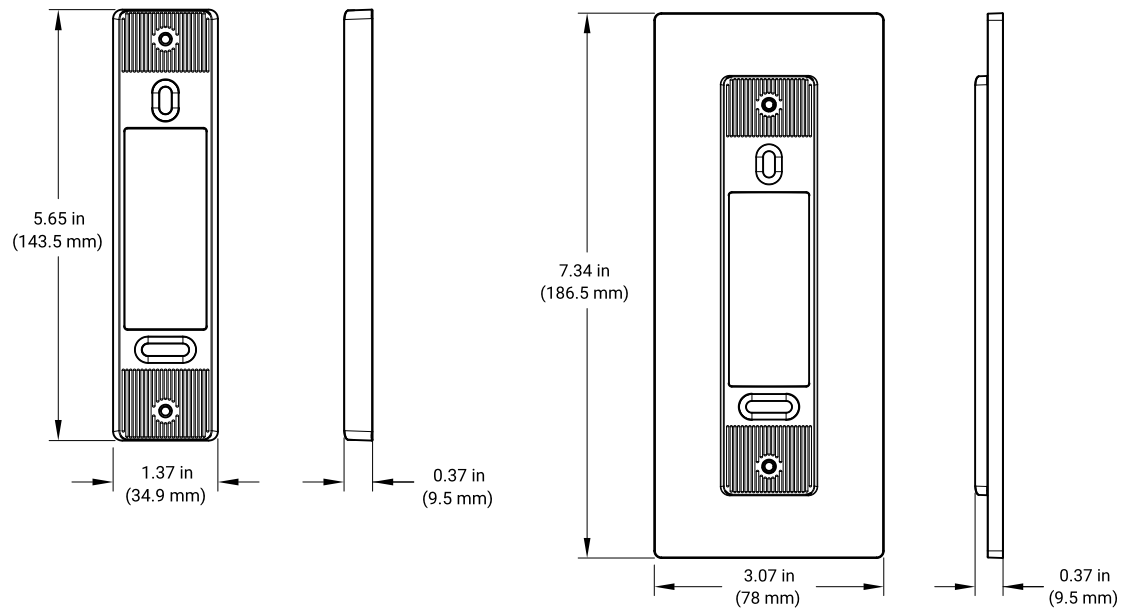

## Dimensions

Device Only

With cradle bracket\*

Weight

0.63 lbs (287 g)

Mounting Plate

Surface mount on wall

Standard mount on wall with US gang-box