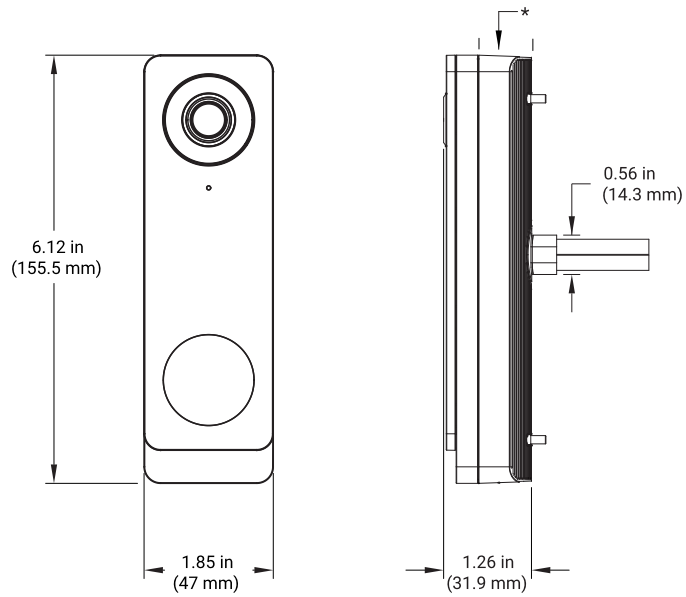

## Dimensions

Device Only

With cradle bracket\*

Weight

0.63 lbs (287 g)

Mounting Plate

Surface mount on wall

Standard mount on wall with US gang-box