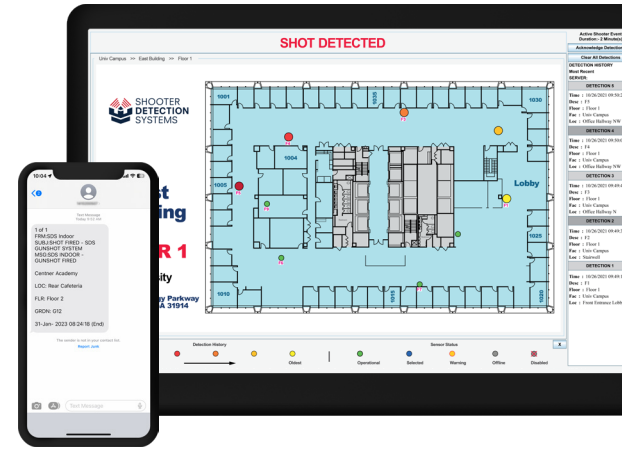

SDS Indoor Gunshot Detection System

Engineered for Precision,
Performance, and Saving Lives

In an active shooter event, you need the most accurate and timely information.

SDS Indoor Gunshot Detection delivers with a combined solution of patented dual-mode sensor technology and robust, automated alerting software to help you and your people make the most informed and timely decisions when seconds matter most.

- SMS Sent
- 911 Dispatched

SEAMLESS INTEGRATION

with other security systems

THE ONLY GUNSHOT DETECTION SYSTEM WITH ACTIVE SHOOTER INTELLIGENCE™

Patented dual-mode, acoustic and muzzle flash detection for fast, accurate gunshot detection.

By combining purpose-built acoustic and infrared sensors with proprietary detection algorithms, Active Shooter Intelligence™ takes machine learning to the highest level of accuracy—more accurate than video analytics or acoustics alone. We combine acoustic detection with infrared muzzle flash detection for maximum accuracy and minimal false alerts. Our processing is all done at the edge, within the sensor, allowing us to avoid human error and alert building occupants, first responders, and trigger other security systems with unbeatable speed and accuracy.

Software highlights

- Floor plan mapping software displays a visual location of the shooting
- SMS text and email notifications automatically sent to key stakeholders
- New 911 capability delivers shot location information directly to the Public Safety Answering Point (PSAP)
- Extremely low bandwidth requirement for efficient network data transmission
- Enterprise level cybersecurity and administrative controls