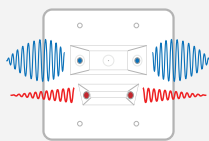

SHOT FIRED

Acoustic and infrared muzzle flash detected

ALERT SENT
< 1/2 second